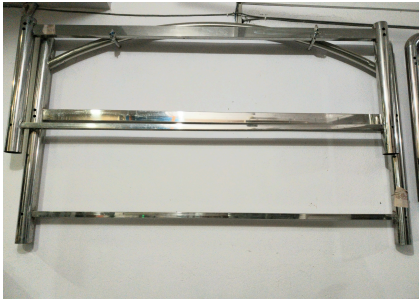

## Steel Bed

Manufactured by Birendra Group Industries!  
Custom designs available. You can get the design which you want on this product as your choice.

₹11,000